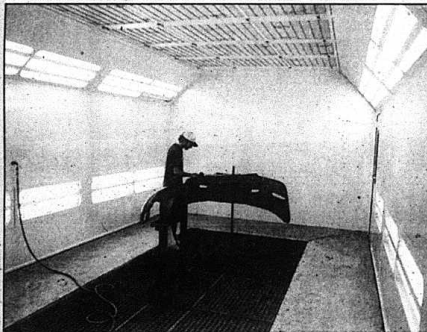

**Genesis Computerized
Measuring System
for all frame work**
.....
**Garmat Down Draft
Paint Bath, which
professionally bakes
paint on, making paint
more durable.**
**You can wash or wax
your car the next day!**