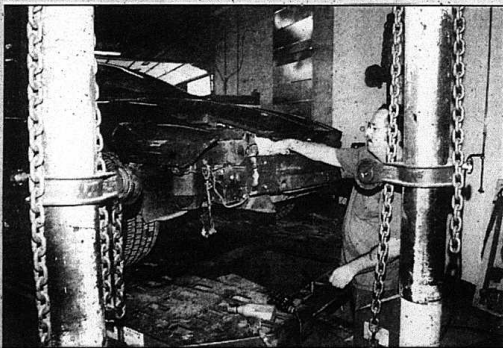

Two Chief E-Z Liners for Superior Frame Work

***The Eaton Family invites you to stop by at their new
location on Richmond Street in Mt. Vernon***