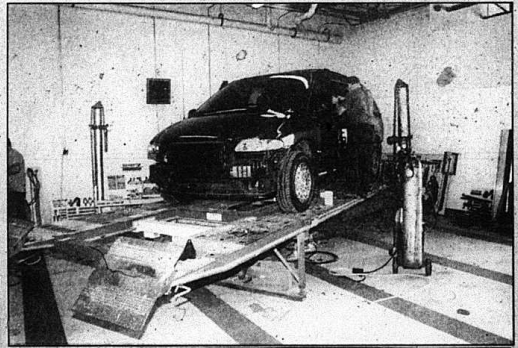

Two Chief E-Z Liners for Superior Frame Work

***The Eaton Family invites you to stop by at their new
location on Richmond Street in Mt. Vernon***