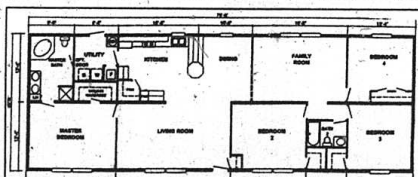

28x50

- •6 Panel Steel Door •Dormer •Dishwasher
- •Double Lavatory Master Bath Room
- •Oak Dinette •Dining Room Furniture
- •Fully Carpeted

Sale Price **$29,985**

CAN'T FIND A HOME LIKE THIS
NO WHERE

2000 YEAR ENDING SALE - Shop and Save at George Humfleet - We Got Quality