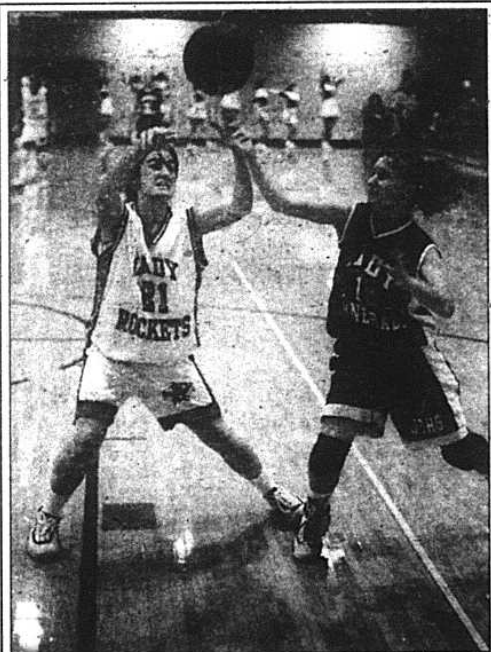

## 2000-01 Rockcastle Co. High School Lady Rockets Varsity Roster

Name	Class	Hgt.	Wgt.	Pos.
Jessie Rickles	Senior	5'5"	110	Guard
Rachelle Hammond	Senior	5'10"	125	Guard
Amber Falin	Senior	5'7"	140	Forward
Ashley Lawson	Senior	5'5"	130	Guard
Amber Denney	Junior	5'9"	150	Center
Angie Boreing	Junior	5'5"	120	Guard
Laura Beth Bell	Junior	5'5"	125	Guard
Ashley Mink	Sophomore	5'10"	130	Forward
Jessie Hayes	Sophomore	5'6"	110	Guard
Amy Barnett	Sophomore	5'4"	105	Guard
Jessica Carpenter	Sophomore	5'7"	145	Forward
Bryanna Bussell	Sophomore	5'7"	150	Forward
Lauren Clontz	Freshman	5'9"	150	Center
Allison Anderkin	Freshman	5'6"	125	Forward
Stephanie Price	Freshman	5'7"	150	Guard
Tara Rowe	8th Grade	5'7"	100	Guard
Johnna Abney	8th Grade	5'4"	100	Guard

The Rockcastle County Middle School Girls' basketball team won their second straight conference championship. The team won 57 straight games against no losses. Members of the team are pictured above, front row, from left: Tara Rowe, Heather Hammond, Johnna Abney, Gina McClure, Allie Mink and Ashley Bell. Second row, from left: Sarah Parsons, Leigh Ann Caldwell and Amanda Wright. Back row, from left: Katie Parsons, Ashley Kimbert, Hollyann Colson and Ashley Mize.

The Rockcastle County Middle School girls' seventh grade team finished runners-up in the conference tournament. Members of the team are shown above, front row, from left: Neisha Taylor, Jessica Robinson, Meagan Griffin, Crystal Farthing, Tressie Robinson, Rachel Killen and Ashley Bullock. Back row, from left: coach Melissa Singleton, Jessie Asher, Ashley Lunsford, Heather Hopkins, Megan Anderkin, Elizabeth Scarborough, Natasha Howard, Lura Cash and Holly Kidwell.