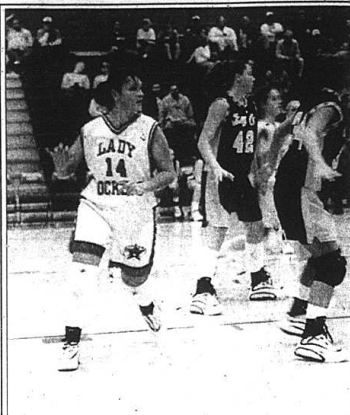

Boys beat Lynn Camp; lose to Clay County big

Rockets 84-49.

Cont. to A-9

J.V. Linescores

Dewayne Simpson, of Copper Creek, killed this 9 point buck on November 12, 2000.