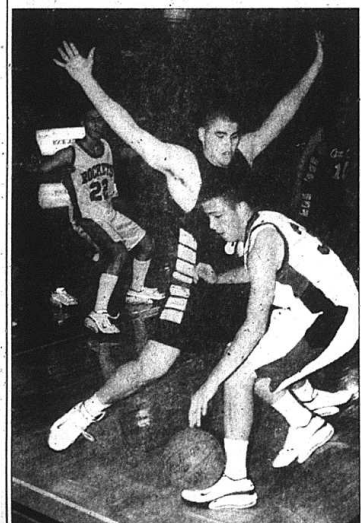

Boys beat Lynn Camp; lose to Clay County big

Rockets 84-49.

Cont. to A-9

J.V. Linescores

Beat Clay County Tigers 51-47

Lady Rockets win three

Cont. to A-9

Bad Credit?
Need a Car/Pickup
Get Approved - Call 24/7
1-888-88APPROVED
1-888-882-7776

Rocket Throws

The Rockcastle County Middle School Boosters are proud to offer this designer throw blanket to all Rockcastle County supporters. The throw is of top quality material and features the school name, color, and logo. Its warmth and durability make it a superb choice for home comfort and outdoor events. Its artwork and size also makes it perfect for decorating your home or office. A sample can be seen in the Middle School office.

Complete this order form and return it to RCMS or mail it to us at:

Rockcastle County Middle School
c/o David Owens and/or Scott Parkey
945 W. Main St.
Mt. Vernon, KY 40456

Please enclose full amount of $40 OR a $20 deposit with the order form (remainder due at time of pickup). Checks can be made payable to RCMS Football Booster Club. Please allow 4-6 weeks for delivery.

Cut along line and return only bottom portion

Name _____
Phone # _____
Number of Throws _____
Price - $40 each.
$20 deposit required for each throw ordered.
Total amount enclosed _____
Remainder of cost is due upon the pickup of your throw. You may pick up your throw at RCMS.

Open Bass Tournament
at Lake Linville
Saturday, Dec. 16th, 8 a.m. to 1 p.m.
$30 Entry fee per boat
100% Payback + Bass over 5 lbs. $425 Prize
Lake Linville Shooting Match - Shotguns
only Sun., Dec. 17th 12:30 to 5 p.m.
Straight and Altered gun matches.
Call 256-9696 for more information